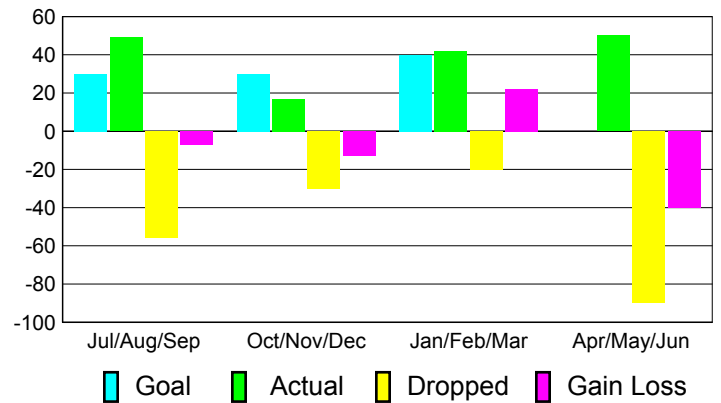

Membership Results 2010-2011

Goal, New, Dropped, Gain/Loss

Comparison of Membership Gain/Loss

Current Year Compared to the Previous Year