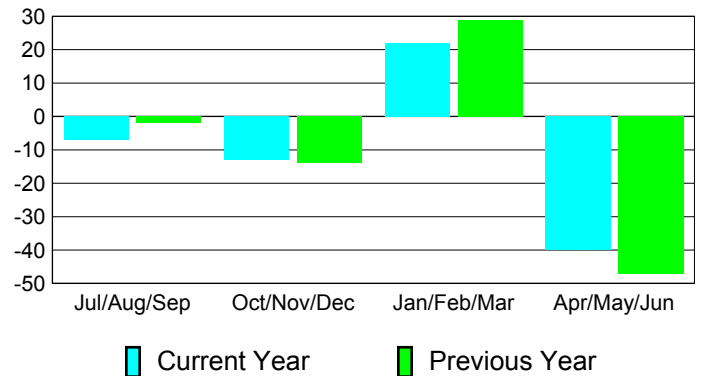

Membership Results
2010-2011

Membership
2009-2010

Month	Net Memb Goal	Actual New Memb	Actual Dropped Memb	Gain/Loss of Memb	Gain/Loss of Memb
Jul/Aug/Sep	30	49	-56	-7	-2
Oct/Nov/Dec	30	17	-30	-13	-14
Jan/Feb/Mar	40	42	-20	22	29
Apr/May/June	0	50	-90	-40	-47
Totals	100	158	-196	-38	-34

Membership Results 2010-2011

Goal, New, Dropped, Gain/Loss

Comparison of Membership Gain/Loss

Current Year Compared to the Previous Year

Gender Comparison 2010-2011

Jul/Aug/Sep

Oct/Nov/Dec

Jan/Feb/Mar

Apr/May/June

Male

Female